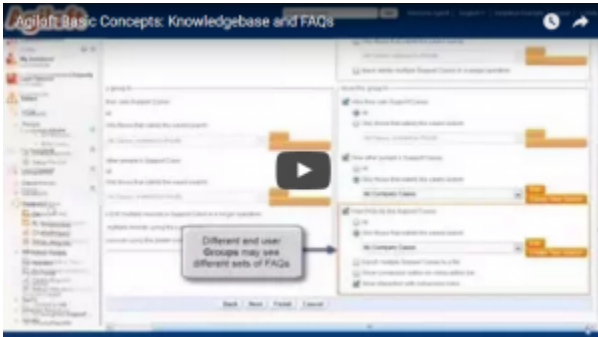

Charts and Reports

Change Your Own Password

Administrator Guides

Program Overview

Adding a Power User

Graphical Workflow Editor

Tables

Interfaces and Schemes

Groups and Teams

Communication and Integrations

Rules and Workflow

Power Users and End Users

Knowledgebases and FAQs

Power User Home Pages