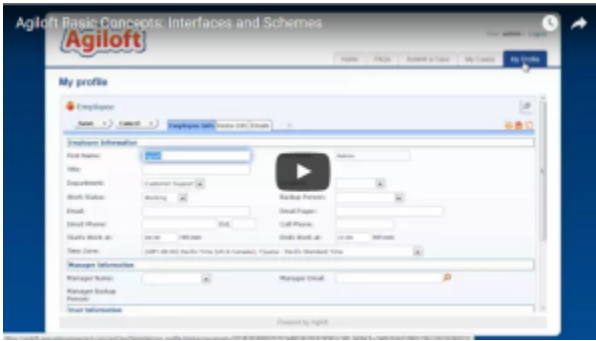

Tutorial Video Gallery

User Guides

Power User Interface Overview

Preferences

Allow Pop-ups

My Profile

Left Pane Navigation

Managing Views

Charts and Reports

Change Your Own Password

Administrator Guides

Program Overview

Adding a Power User

Graphical Workflow Editor

Tables

Interfaces and Schemes