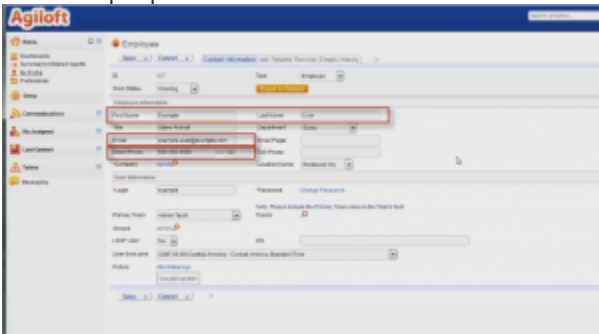

Tutorial Video Gallery

User Guides

Power User Interface Overview

Preferences

Allow Pop-ups

My Profile

Left Pane Navigation

Managing Views

Charts and Reports

Change Your Own Password

Administrator Guides

Program Overview

Adding a Power User

Graphical Workflow Editor

Tables

Interfaces and Schemes